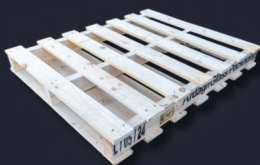

Crates are manufacture in strict accordance with the clients specifications and specific requirements. We can paint or use different wood to manufacture to meet your requirements.

2 Way Pallet

2 Way Pallets allow 2 Way entry from both pallet jacks and forklifts. Our 2 Way Pallets can be manufactured in different sizes to suit the specific customer needs & load weight.

4 Way Pallet

4 Way pallets are known for their 4 Way entry from both pallet jacks and forklifts on all four sides. Our 4 Way Pallets can be manufactured in different sizes to suit the specific customer needs & load weight.